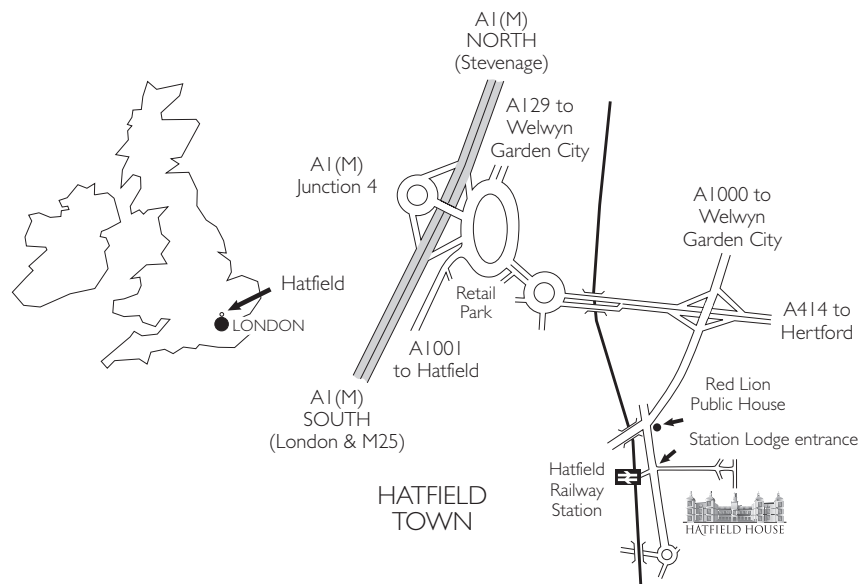

## LOCATION

Hatfield House is located 21 miles North of London, seven miles from Junction 23 of the M25.

By road it is most easily reached from Junction 4 of the A1(M) and is just two miles from this junction, clearly signed off the A1000 & A414. The journey time by coach from central London is normally just over one hour, by rail from Kings Cross, 25 minutes and by air from London Heliport (Battersea), 15 minutes.