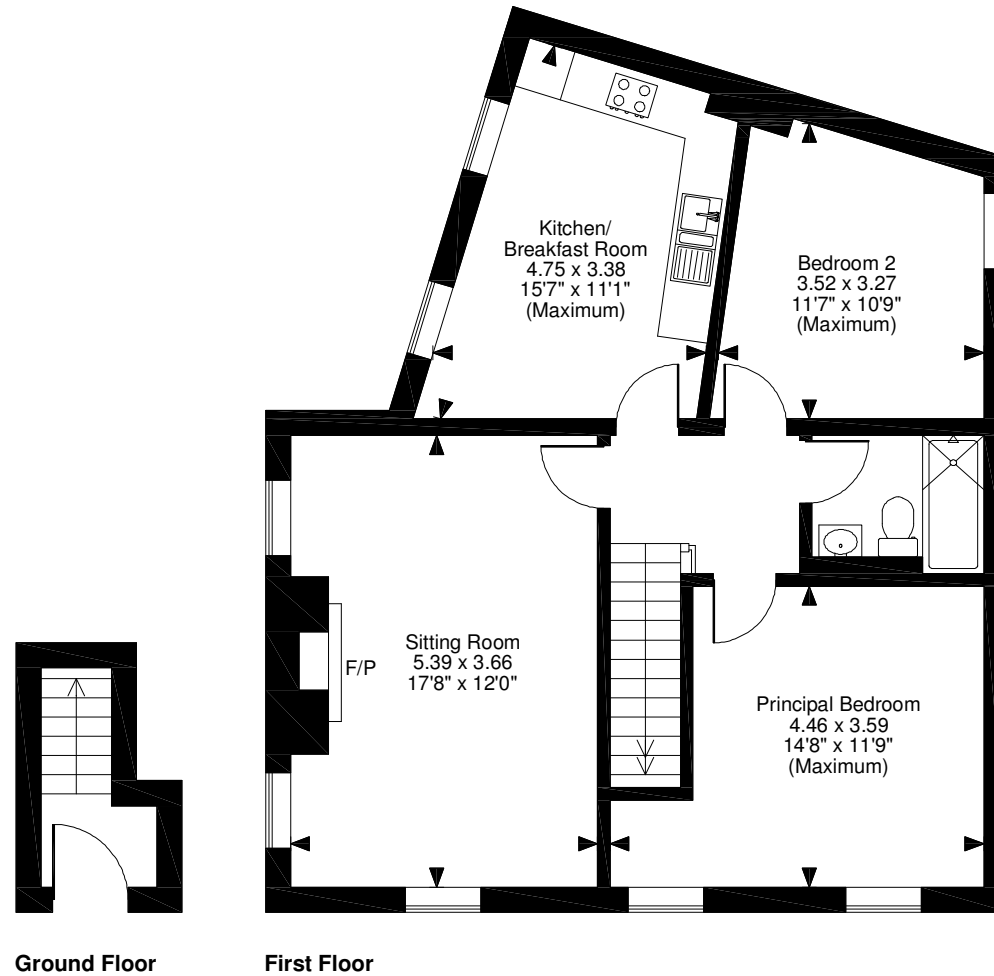

Church Street, Hatfield
Approximate Gross Internal Area
759 Sq Ft/71 Sq M

FOR ILLUSTRATIVE PURPOSES ONLY - NOT TO SCALE

The position & size of doors, windows, appliances and other features are approximate only.

© ehouse. Unauthorised reproduction prohibited. Drawing ref. dig/8475611/SS