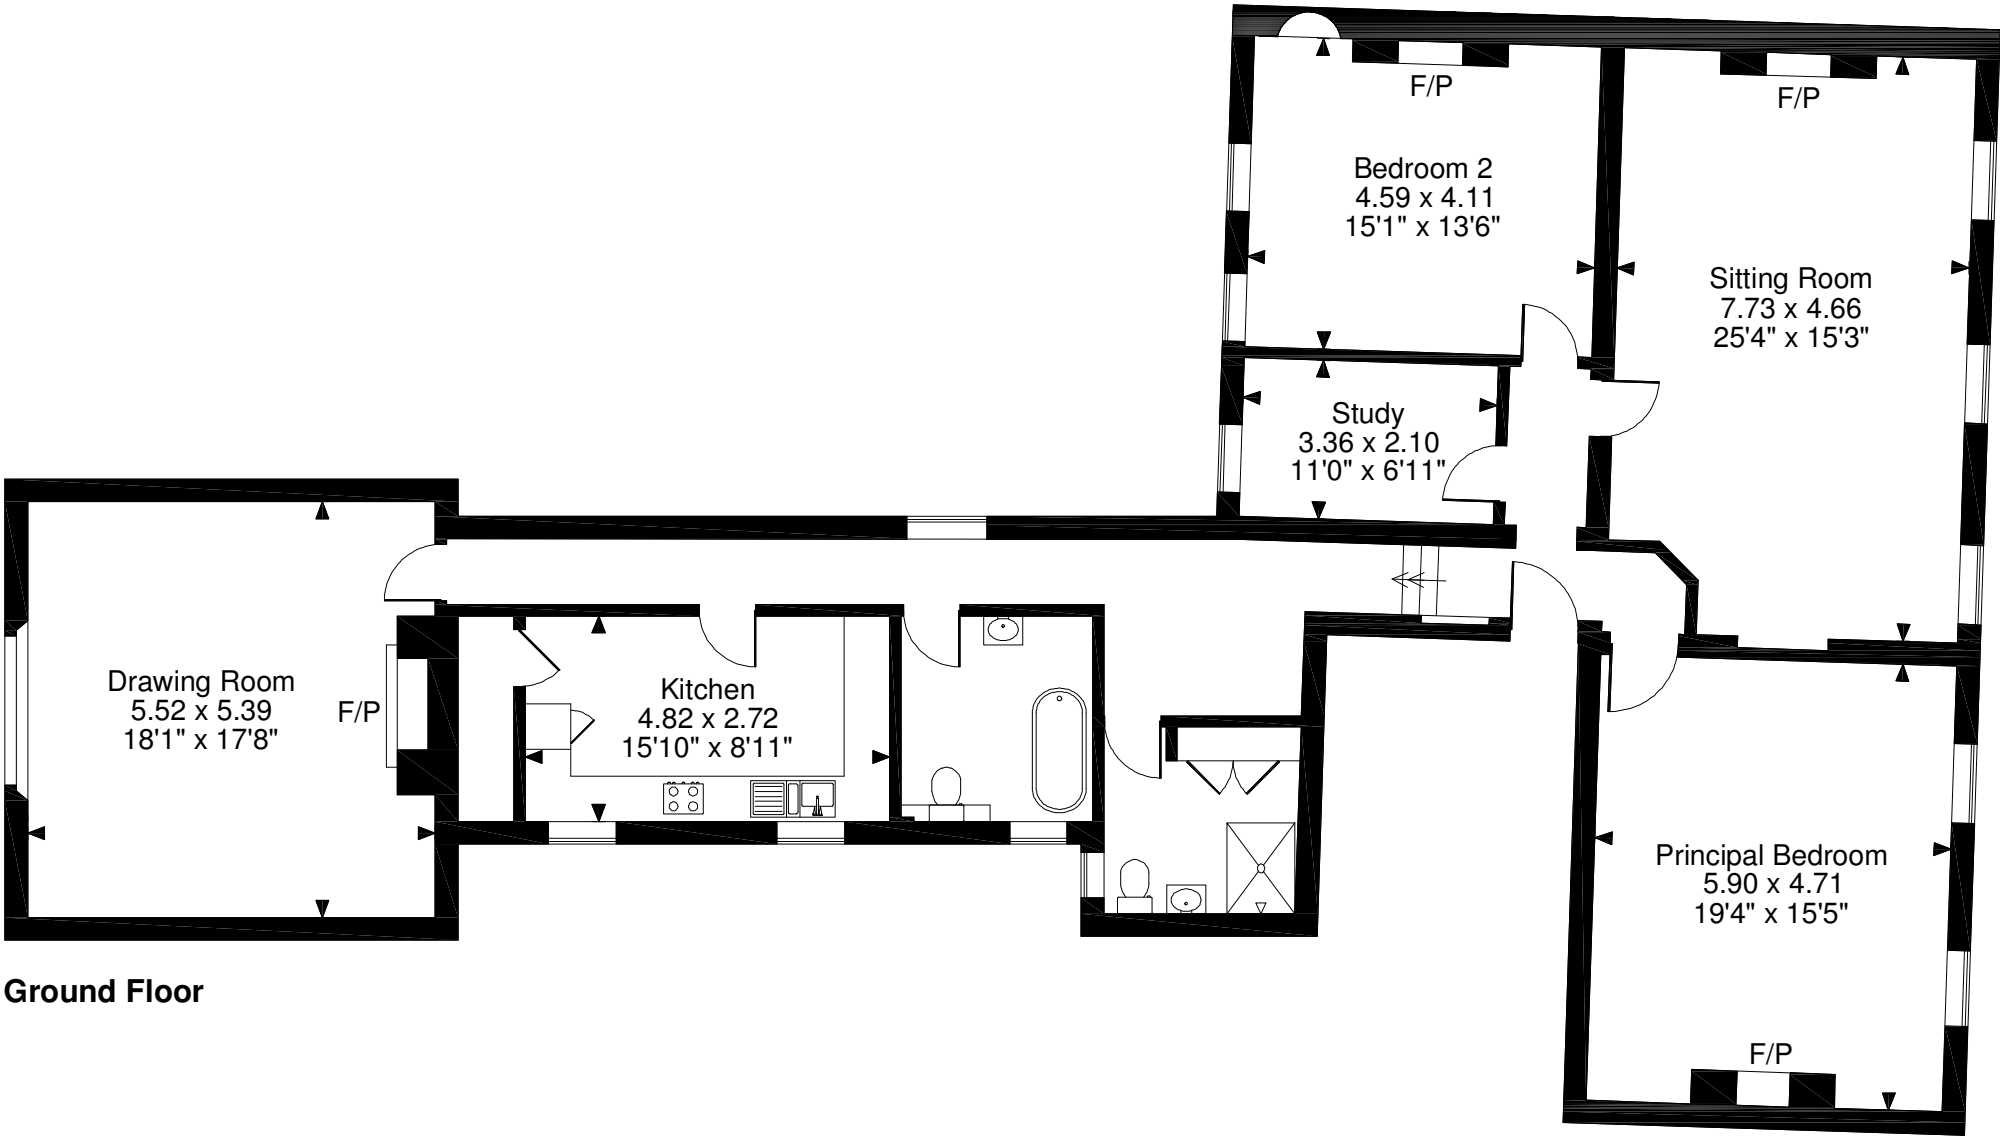

Goodrich House, Fore Street, Hatfield
Approximate Gross Internal Area
1907 Sq Ft/177 Sq M

Ground Floor

FOR ILLUSTRATIVE PURPOSES ONLY - NOT TO SCALE

The position & size of doors, windows, appliances and other features are approximate only.
© ehouse. Unauthorised reproduction prohibited. Drawing ref. dig/8480726/SS