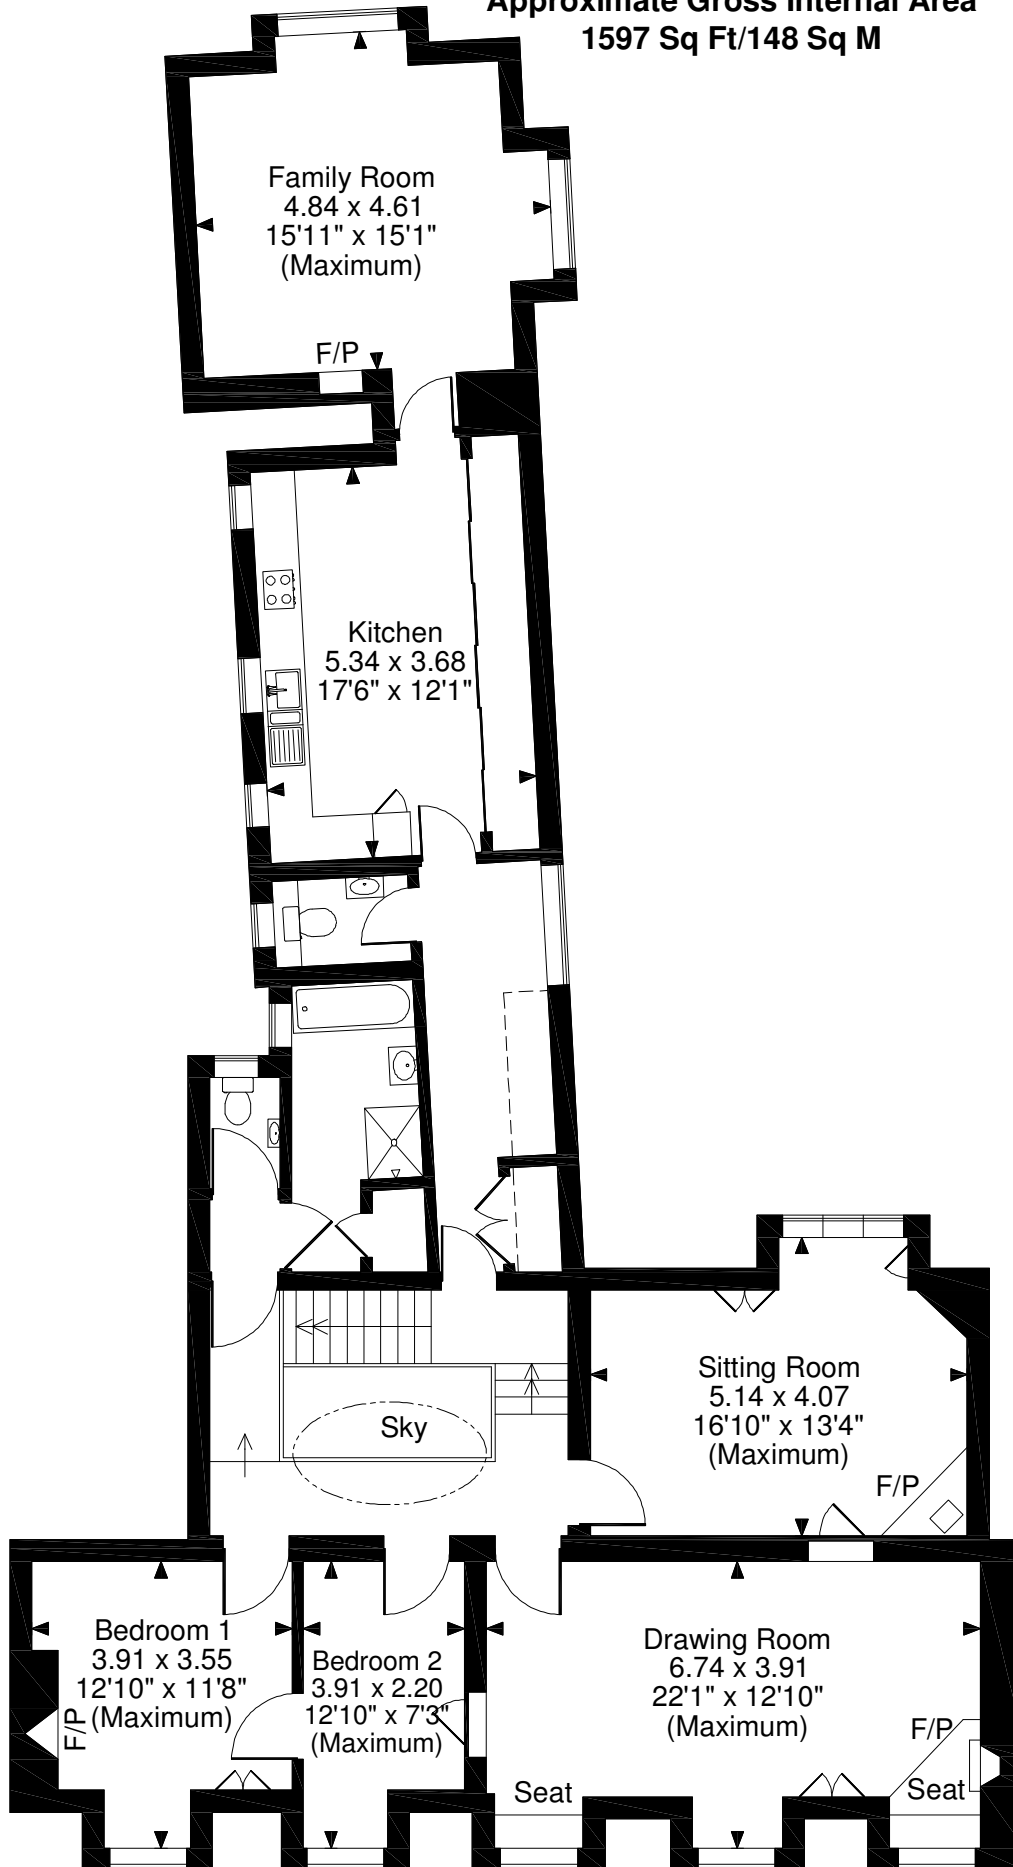

**Goodrich House, Fore Street, Hatfield**  
**Approximate Gross Internal Area**  
**1597 Sq Ft/148 Sq M**

**FOR ILLUSTRATIVE PURPOSES ONLY - NOT TO SCALE**

The position & size of doors, windows, appliances and other features are approximate only.

□ □ □ □ Denotes restricted head height

© ehouse. Unauthorised reproduction prohibited. Drawing ref. dig/8480727/SS