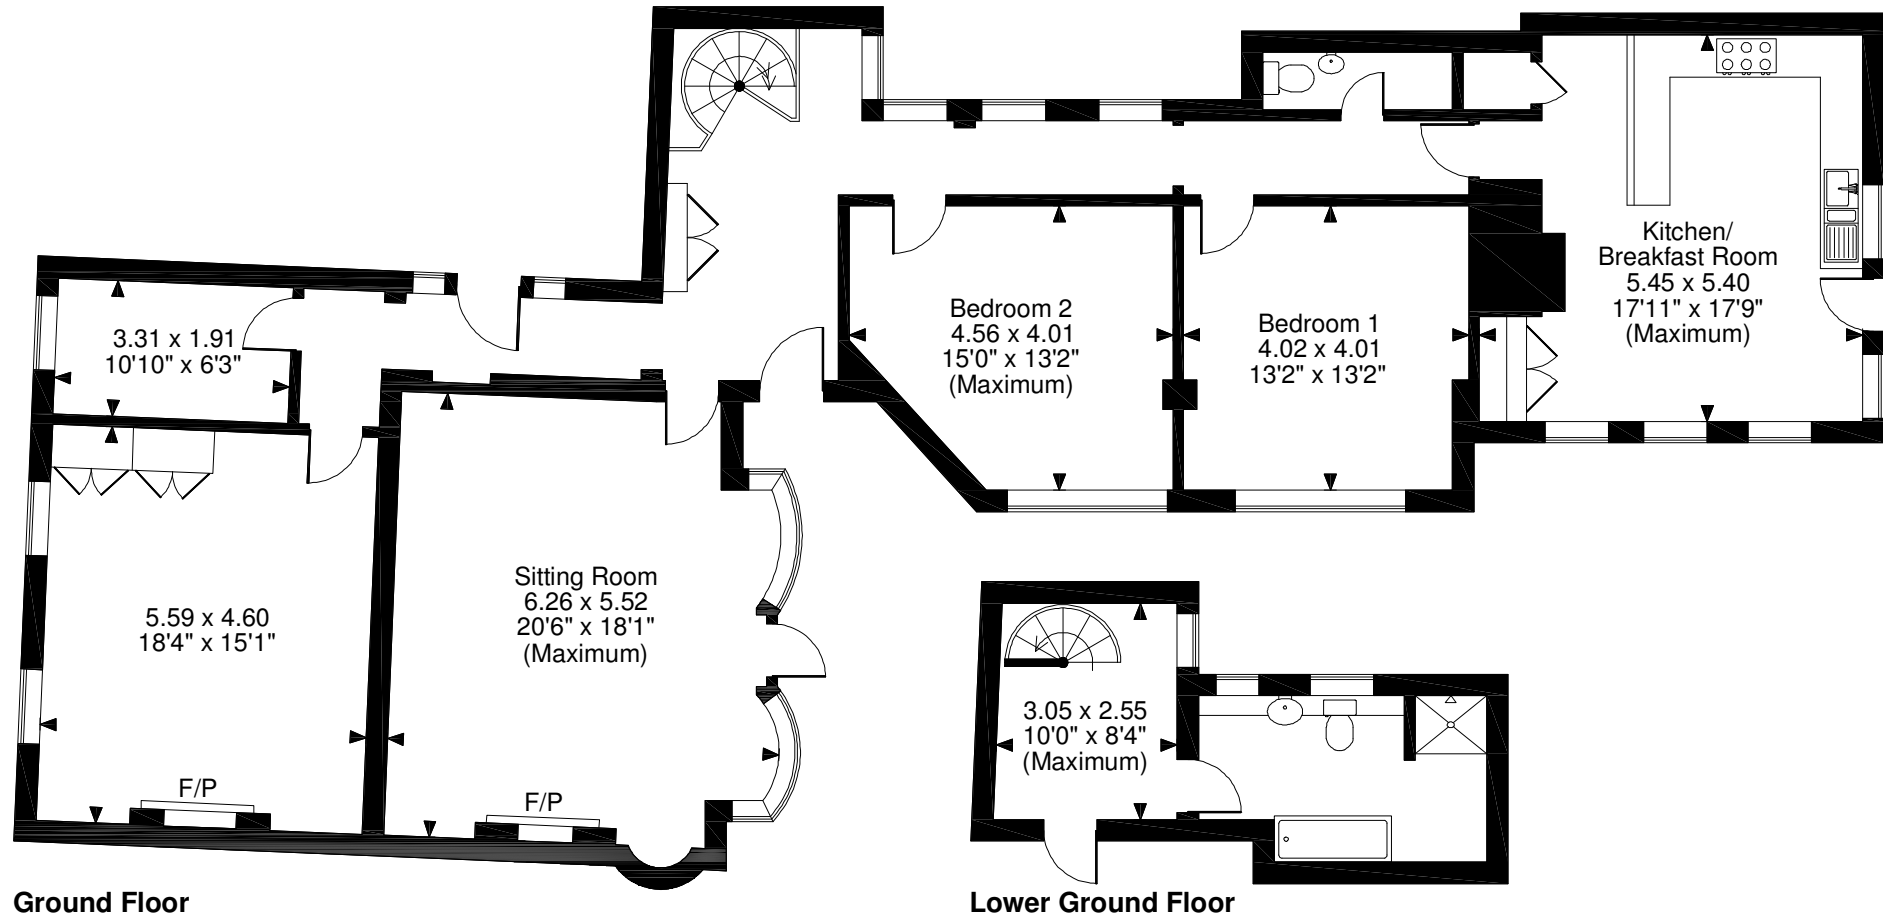

Goodrich House, Fore Street, Hatfield
Approximate Gross Internal Area
1932 Sq Ft/179 Sq M

FOR ILLUSTRATIVE PURPOSES ONLY - NOT TO SCALE

The position & size of doors, windows, appliances and other features are approximate only.

© ehouse. Unauthorised reproduction prohibited. Drawing ref. dig/8480719/SS