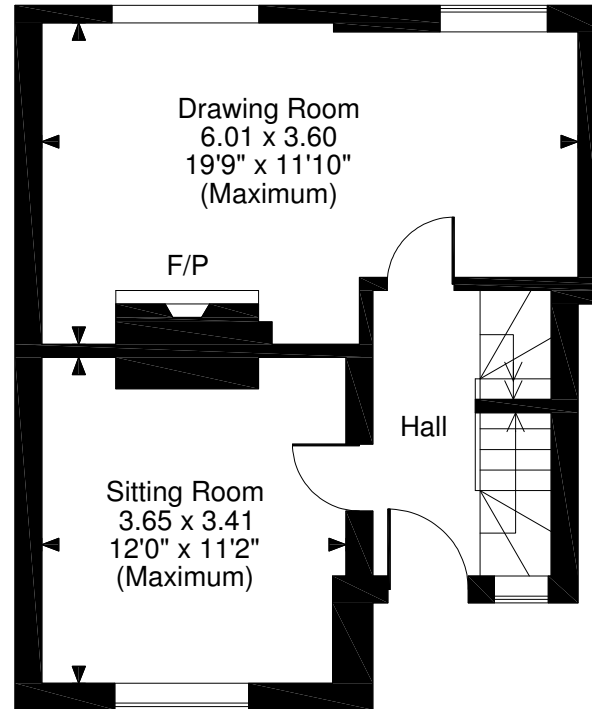

Park Villas, Great North Road, Hatfield
Approximate Gross Internal Area
1278 Sq Ft/119 Sq M

Lower Ground Floor

Ground Floor

First Floor

FOR ILLUSTRATIVE PURPOSES ONLY - NOT TO SCALE

The position & size of doors, windows, appliances and other features are approximate only.