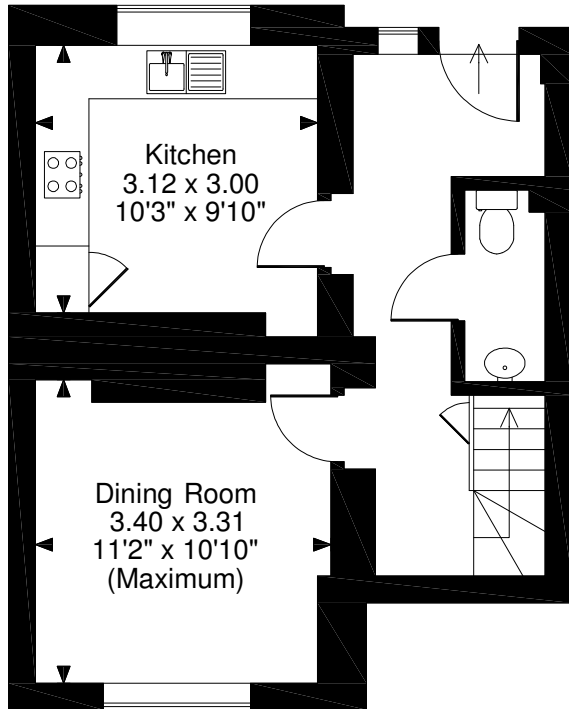

Park Villas, Great North Road, Hatfield
Approximate Gross Internal Area
1278 Sq Ft/119 Sq M

Lower Ground Floor

Ground Floor

First Floor

FOR ILLUSTRATIVE PURPOSES ONLY - NOT TO SCALE

The position & size of doors, windows, appliances and other features are approximate only.