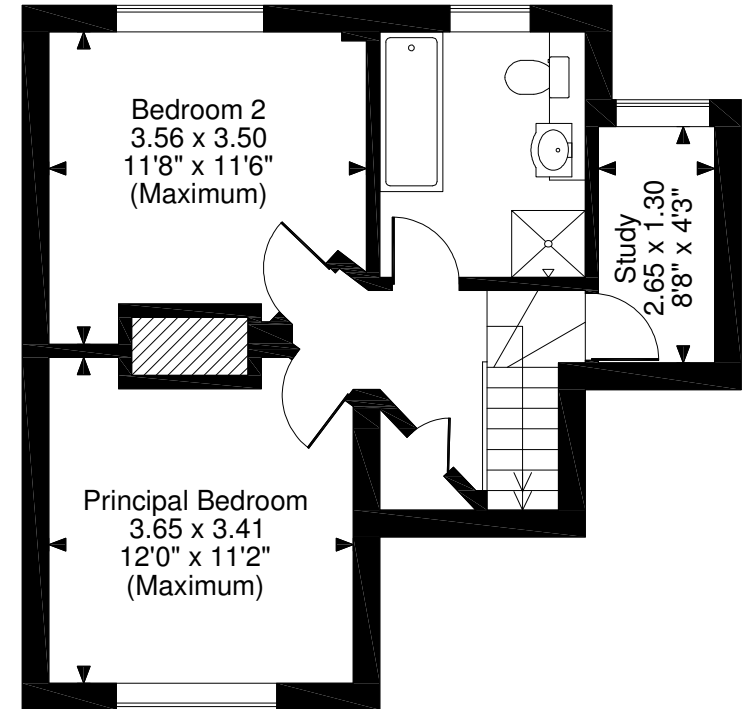

Park Villas, Great North Road, Hatfield
Approximate Gross Internal Area
1278 Sq Ft/119 Sq M

Lower Ground Floor

Ground Floor

First Floor

FOR ILLUSTRATIVE PURPOSES ONLY - NOT TO SCALE

The position & size of doors, windows, appliances and other features are approximate only.