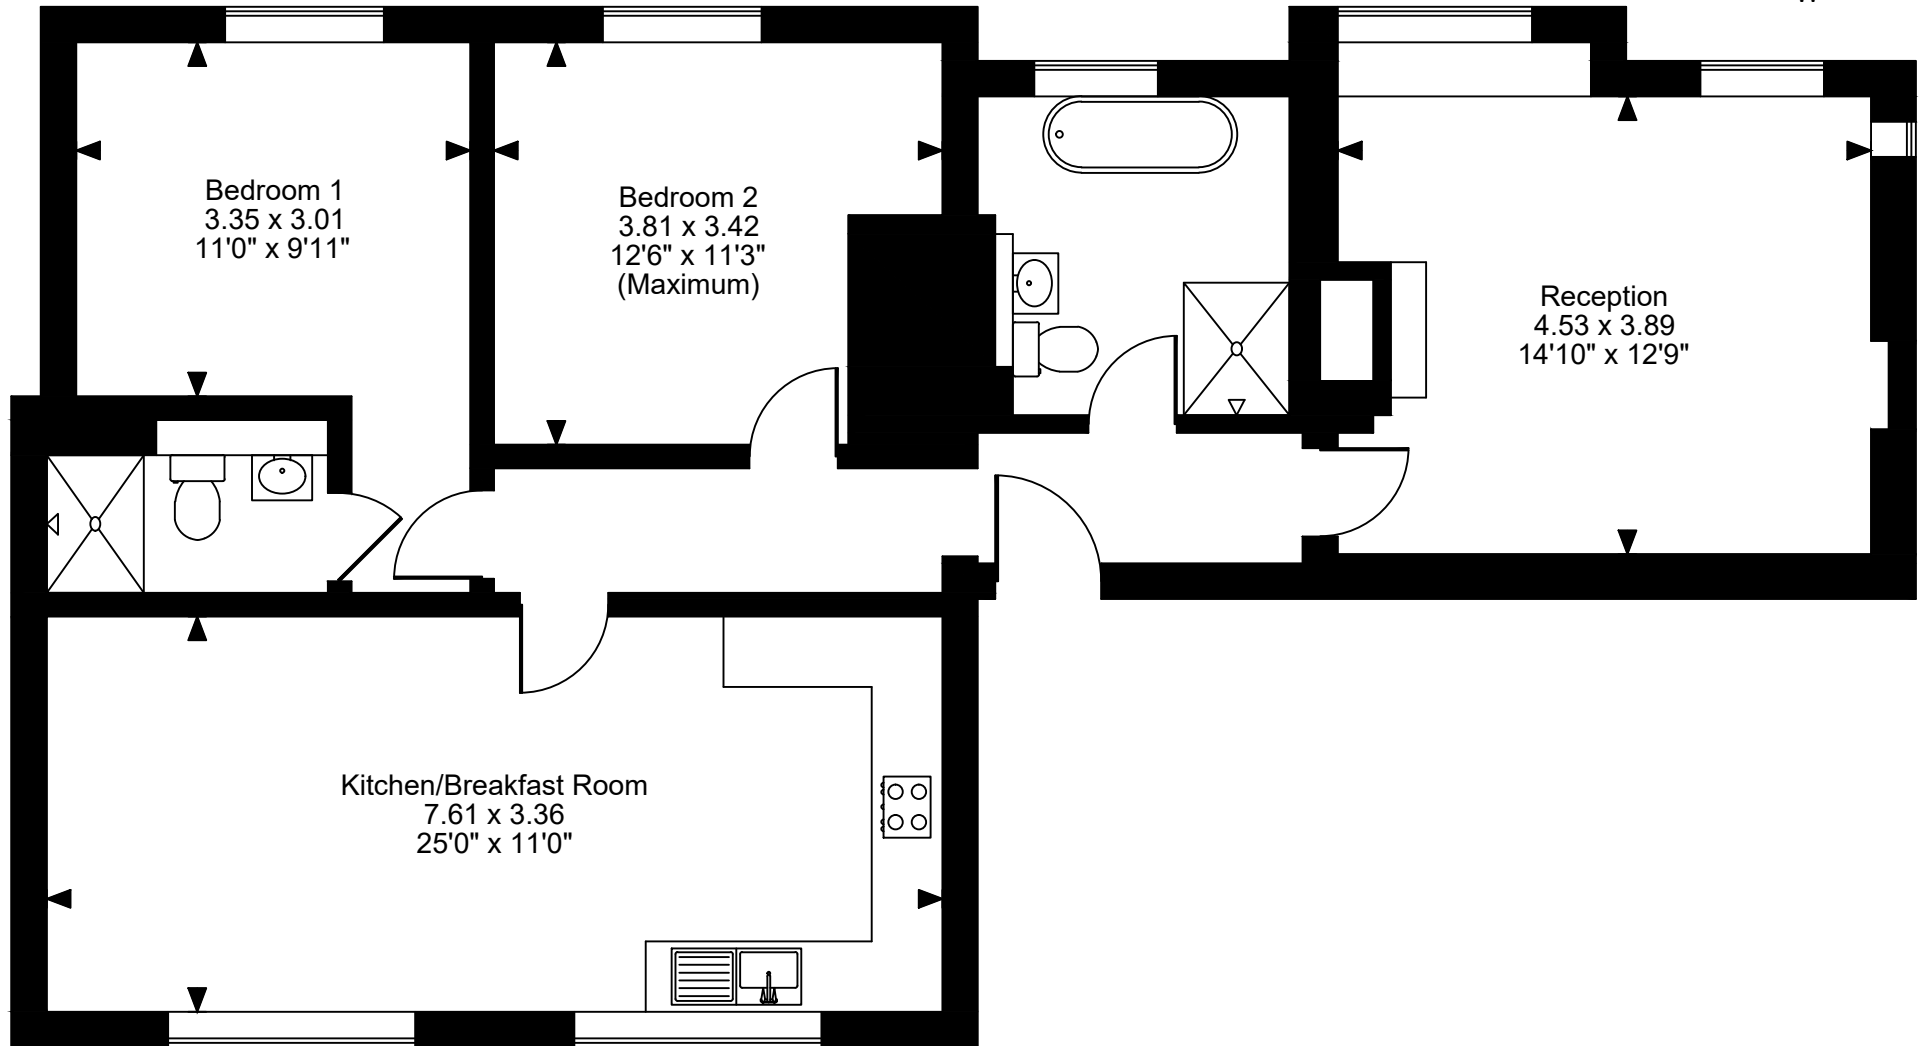

HatfieldPark, Hatfield
Approximate Gross Internal Area
1000 Sq Ft/93 Sq M

Ground Floor

FOR ILLUSTRATIVE PURPOSES ONLY - NOT TO SCALE

The position & size of doors, windows, appliances and other features are approximate only.

© ehouse. Unauthorised reproduction prohibited. Drawing ref. dig/8565302/CBU