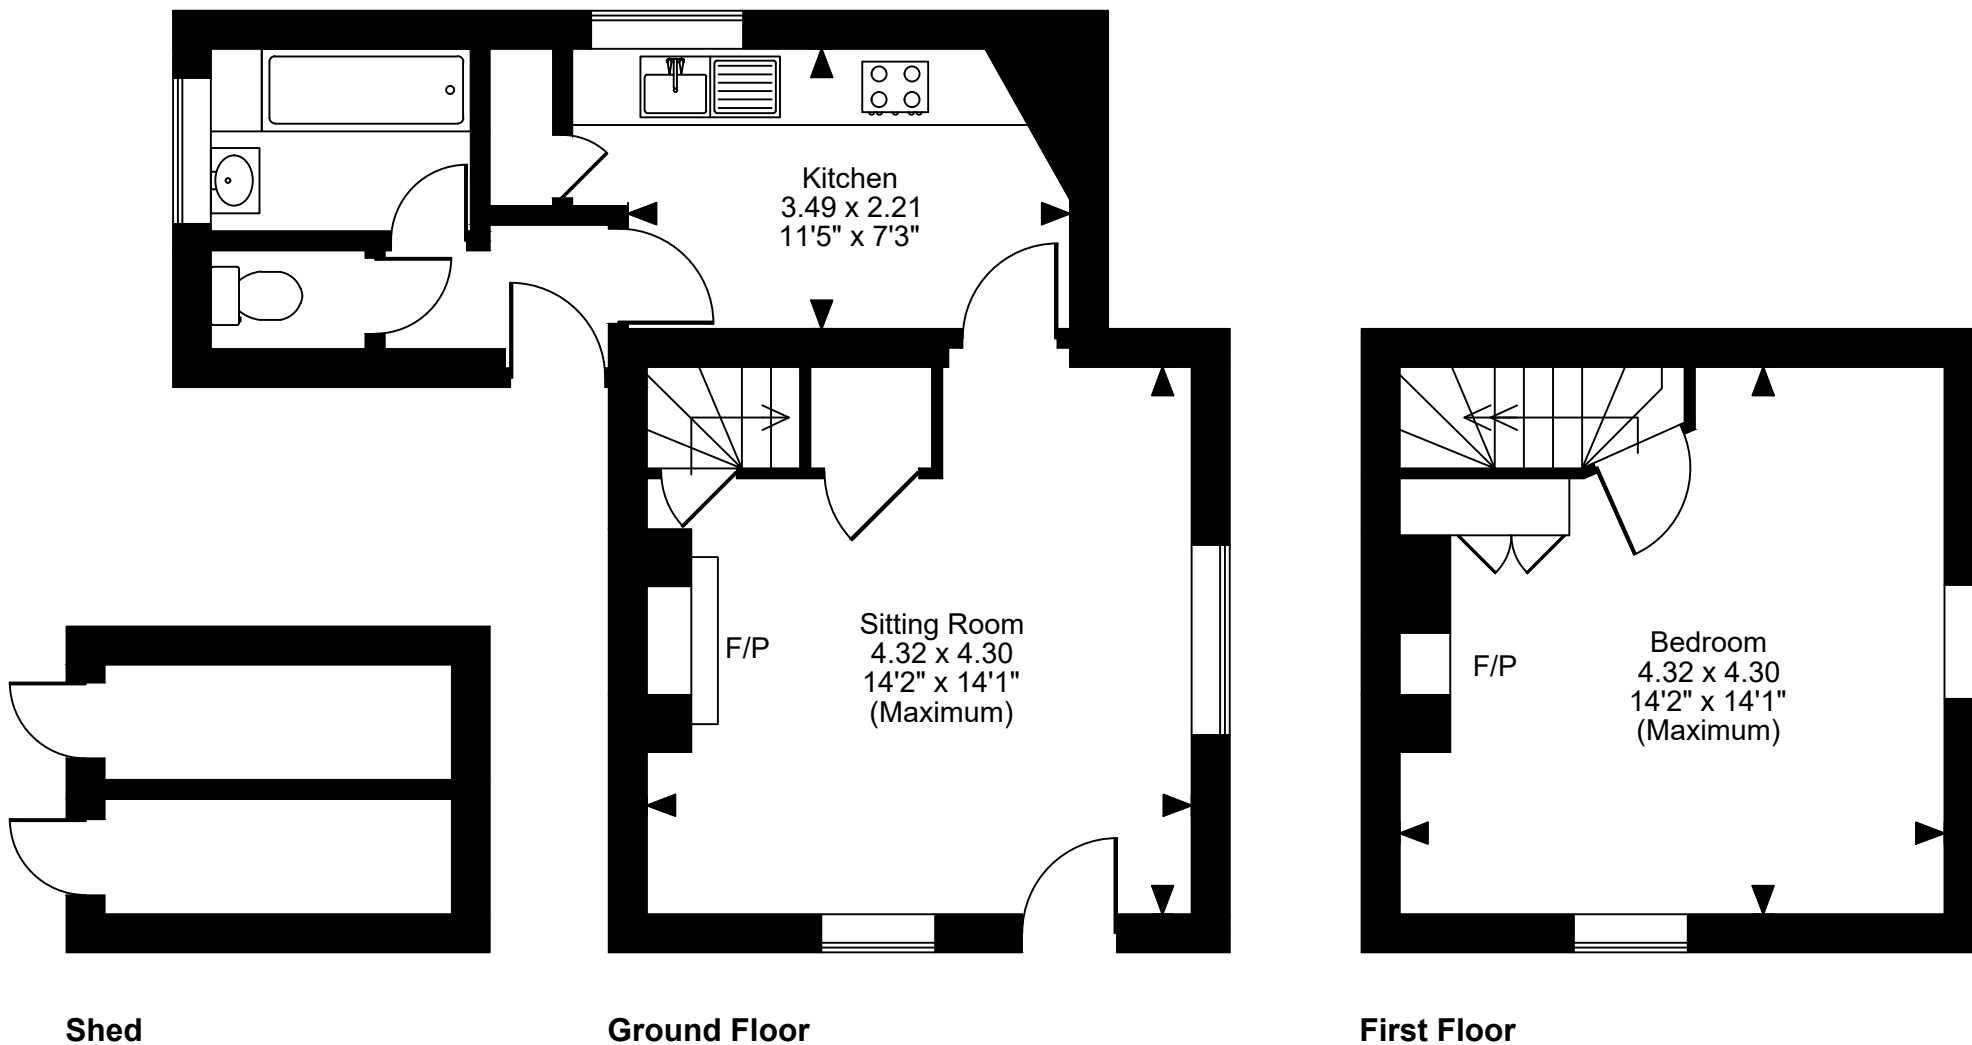

Hertford Road Lodge, Hertford Road, Hatfield

Approximate Gross Internal Area

Main House = 565 Sq Ft/52 Sq M

Shed = 58 Sq Ft/5 Sq M

Total = 623 Sq Ft/57 Sq M

FOR ILLUSTRATIVE PURPOSES ONLY - NOT TO SCALE

The position & size of doors, windows, appliances and other features are approximate only.

© ehouse. Unauthorised reproduction prohibited. Drawing ref. dig/8575769/TML