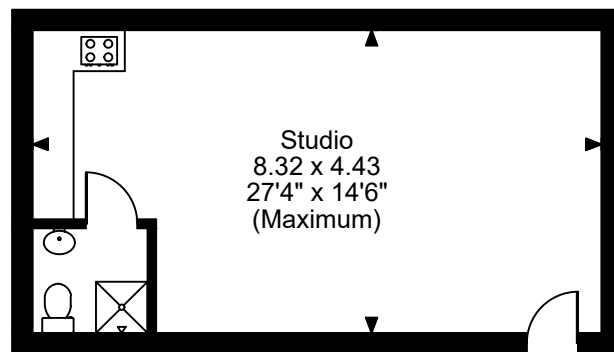

Bushhall House, Mill Green, Hatfield

Approximate Gross Internal Area

Main House = 2046 Sq Ft/190 Sq M

Studio = 397 Sq Ft/37 Sq M

Total = 2443 Sq Ft/227 Sq M

Ground Floor

First Floor

Second Floor

FOR ILLUSTRATIVE PURPOSES ONLY - NOT TO SCALE

The position & size of doors, windows, appliances and other features are approximate only.

© ehouse. Unauthorised reproduction prohibited. Drawing ref. dig/8629224/TML