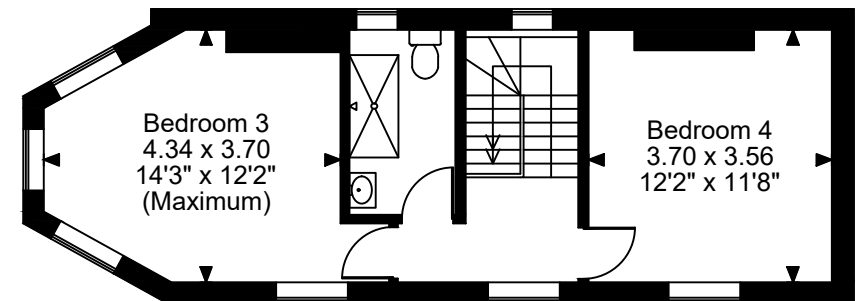

Bushhall House, Mill Green, Hatfield

Approximate Gross Internal Area

Main House = 2046 Sq Ft/190 Sq M

Studio = 397 Sq Ft/37 Sq M

Total = 2443 Sq Ft/227 Sq M

Ground Floor

First Floor

Second Floor

FOR ILLUSTRATIVE PURPOSES ONLY - NOT TO SCALE

The position & size of doors, windows, appliances and other features are approximate only.

© ehouse. Unauthorised reproduction prohibited. Drawing ref. dig/8629224/TML