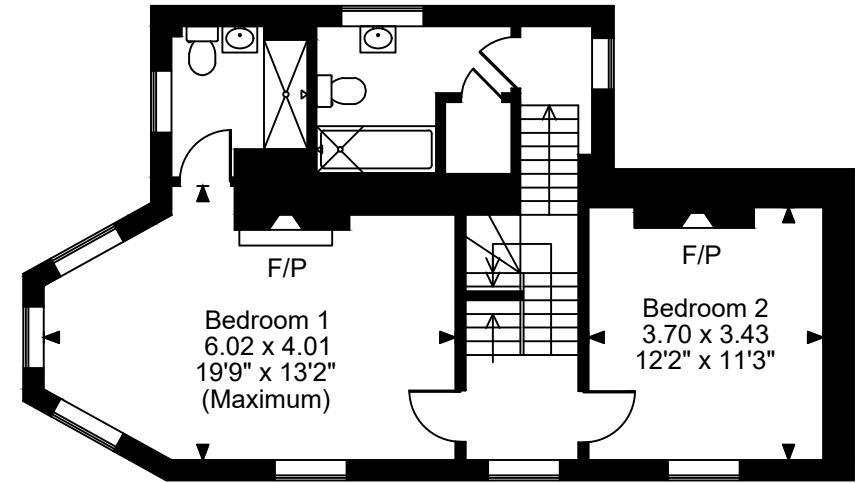

Bushhall House, Mill Green, Hatfield

Approximate Gross Internal Area

Main House = 2046 Sq Ft/190 Sq M

Studio = 397 Sq Ft/37 Sq M

Total = 2443 Sq Ft/227 Sq M

Ground Floor

First Floor

Second Floor

FOR ILLUSTRATIVE PURPOSES ONLY - NOT TO SCALE

The position & size of doors, windows, appliances and other features are approximate only.

© ehouse. Unauthorised reproduction prohibited. Drawing ref. dig/8629224/TML