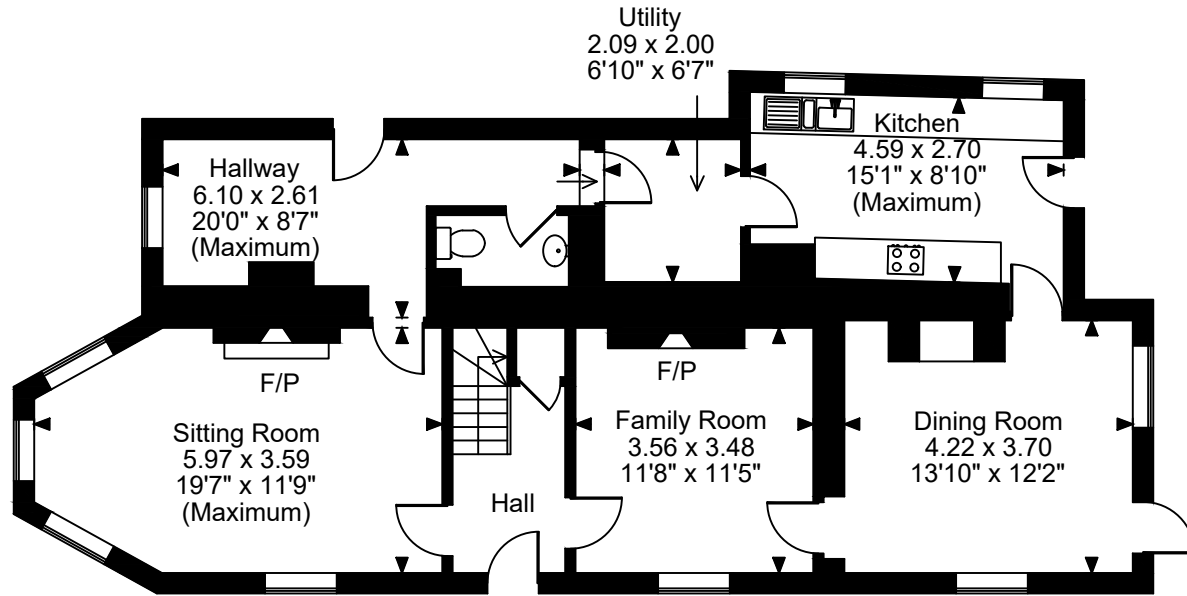

Bushhall House, Mill Green, Hatfield

Approximate Gross Internal Area

Main House = 2046 Sq Ft/190 Sq M

Studio = 397 Sq Ft/37 Sq M

Total = 2443 Sq Ft/227 Sq M

Ground Floor

First Floor

Second Floor

FOR ILLUSTRATIVE PURPOSES ONLY - NOT TO SCALE

The position & size of doors, windows, appliances and other features are approximate only.

© ehouse. Unauthorised reproduction prohibited. Drawing ref. dig/8629224/TML